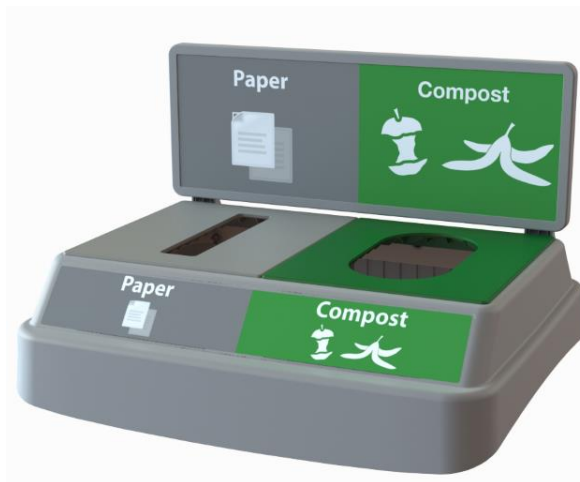

CLEANRIVER/CURC PROMOTION

- Providing CURC members with a discount of 25% off list price from May 1st to June 15, 2018
- Use Promocode: CURCFLEXE18 to receive discount

EXCLUSIVE 25% FOR CURC MEMBERS

- Promocode **CURCFLEXE18** must be used to receive discount.
- Orders must be received by CleanRiver between **May 1 – June 15, 2018** to be eligible for discount .
- Flex E bin available in **Grey, Blue or Black**.
- **25% discount** also applies to **base graphics and connectors**.
- Price **includes** standard bin and backboard graphics
- **Customize your graphics** with your logo or stream-specific images for a one-time **artwork fee of \$65**.

FLEX E PROMOTION

Flex E Bin

- 1, 2 or 3 streams
- Includes high-impact back board
- Includes lid and backboard graphics
- Blue, Black or Grey

~~\$259.95~~

\$194.96

- Add optional base graphics

~~\$14.95~~

\$11.21

1-STREAM STANDARD GRAPHICS

2-STREAM STANDARD GRAPHICS

3-STREAM STANDARD GRAPHICS

ADD OPTIONAL BASE LABELS

- Match the base label to your standard backboard graphic
- Or choose standard “Thank you For Recycling” label
- Branding opportunity – add your logo for a one-time artwork fee of \$65.